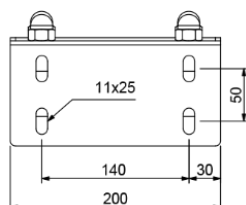

Technical report

Art.

GOS 4

| | |
|-----------------------|--|
| Art. | GOS 4 |
| Product | ADJUSTABLE FOUR ROLLER GUIDE PLATE |
| Item code | 1700352 |
| Material | Body - S 235 JR, Bolt M 14 x 45 - DIN 912, Nut M 14 - DIN 934, Nut M 14 - DIN 1587, Plastic roller - POLYAMID 6 BADAMID B 70 |
| Surface finish | ČSN EN ISO 19598 - Fe//Zn12//Cn//T2nL |
| Guarantee | 24 months |

| Art. | 1pc |  | CODE |
|--------------|------|---|---------|
| | kg | pcs | kg |
| GOS 4 | 2,33 | 2 | 4,66 |
| | | | 1700352 |