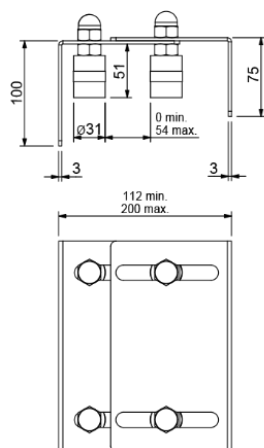

Technical report

Art.

GOS 4

| | |
|-----------------------|--|
| Art. | GOS 4 |
| Product | ADJUSTABLE FOUR ROLLER GUIDE PLATE |
| Item code | 1700352 |
| Material | Body - S 235 JR, Bolt M 14 x 45 - DIN 912, Nut M 14 - DIN 934, Nut M 14 - DIN 1587, Plastic roller - POLYAMID 6 BADAMID B 70 |
| Surface finish | ČSN EN ISO 19598 - Fe//Zn12//Cn//T2nL |
| Guarantee | 24 months |

| Art. | 1pc |  | CODE |
|--------------|------|---|---------|
| | kg | pcs | kg |
| GOS 4 | 2,33 | 2 | 4,66 |
| | | | 1700352 |